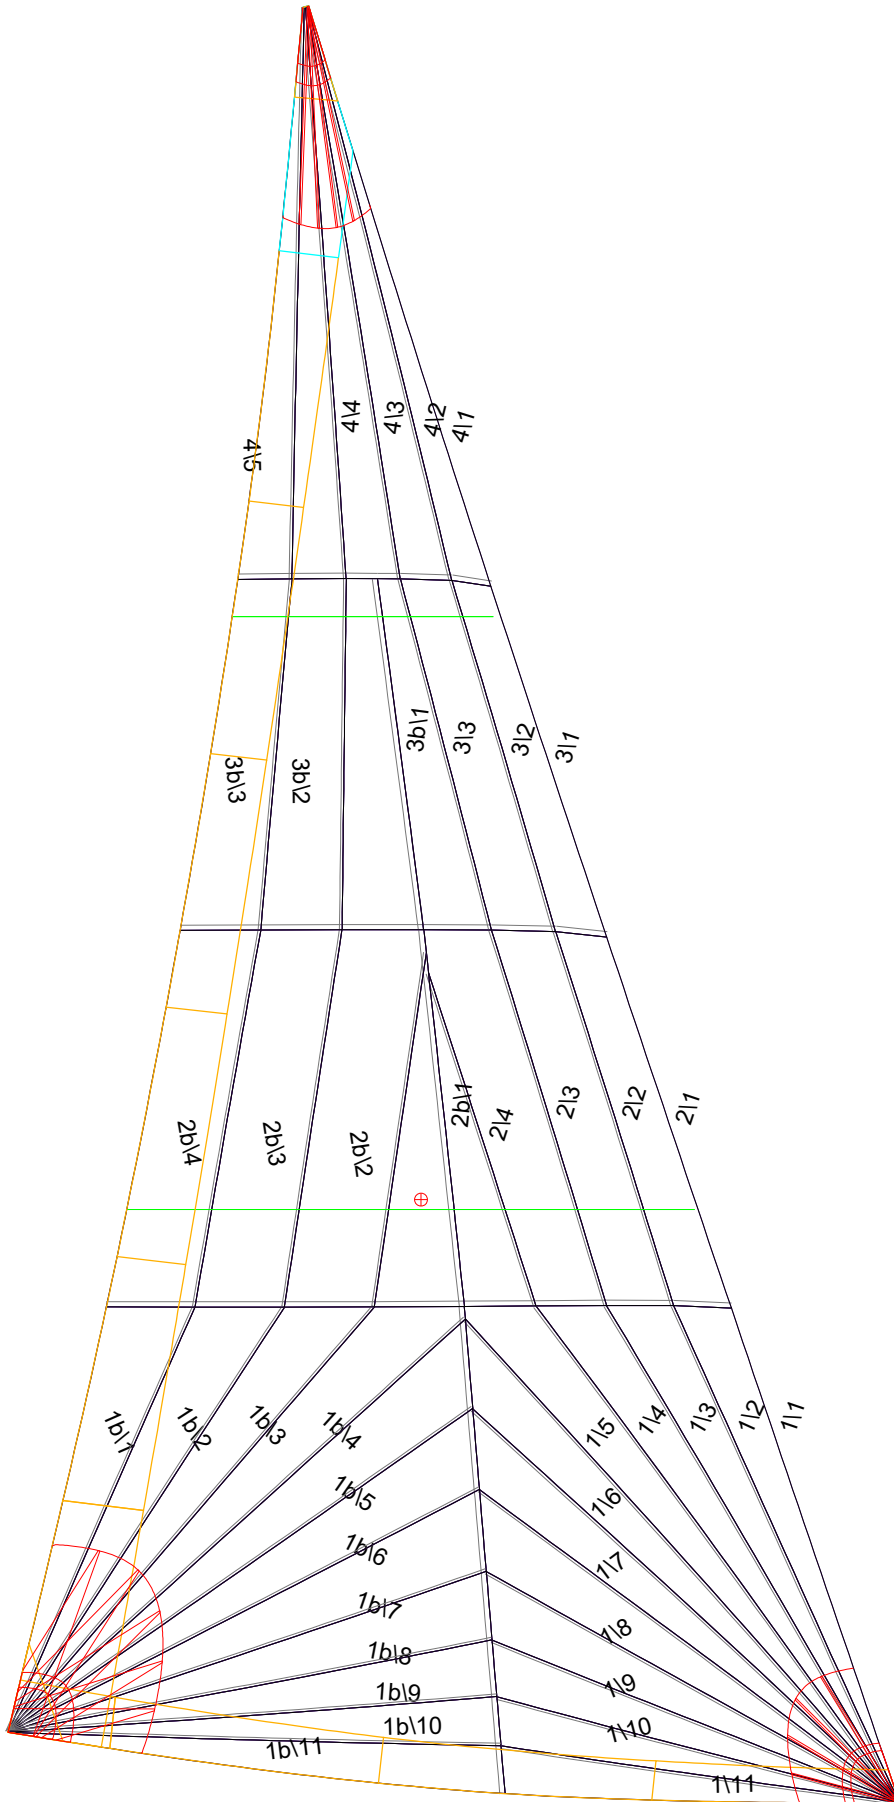

Genoa: 8001034-1 Sondre Grinde27 HeadsailV4.des

Seam Allowances

	Split	Radial	Cross
Zone: 1/a	0.030m	0.015m	0.030m
Zone: 1/b	0.030m	0.015m	0.030m
Zone: 2/a	0.030m	0.015m	0.030m
Zone: 2/b	0.030m	0.015m	0.030m
Zone: 3/a	0.030m	0.015m	0.030m
Zone: 3/b	0.030m	0.015m	0.030m
Zone: 4	0.030m	0.015m	0.030m
Cover 1	0.025m	0.025m	0.025m
Cover 2	0.000m	0.000m	0.000m
Cover 3	0.000m	0.000m	0.000m
Cover 4	0.025m	0.025m	0.025m

Edge Excesses

	Luff	Leech	Foot
Sail:	0.000m	0.000m	0.000m
Cover 0	0.070m	0.100m	0.070m
Cover 1	0.000m	0.070m	0.070m
Cover 2	0.000m	0.070m	0.070m
Cover 3	0.070m	0.070m	0.100m

Total Seam Lengths (m)

Horizontal	7.81
Radial/Vertical	95.13
Bi-Radial Split	7.28

Materials

Material	Area (m²)	Panels
Material 1	25.44	1\1,1\2,1\3,1\4,1\5 1\6,1\7,1\8,1\9,1\10 1\11,1b\1,1b\2,1b\3,1b\4 1b\5,1b\6,1b\7,1b\8,1b\9 1b\10,1b\11,2\1,2\2,2\3 2\4,2b\1,2b\2,2b\3,2b\4 3\1,3\2,3\3,3b\1,3b\2 3b\3,4\1,4\2,4\3,4\4 4\5