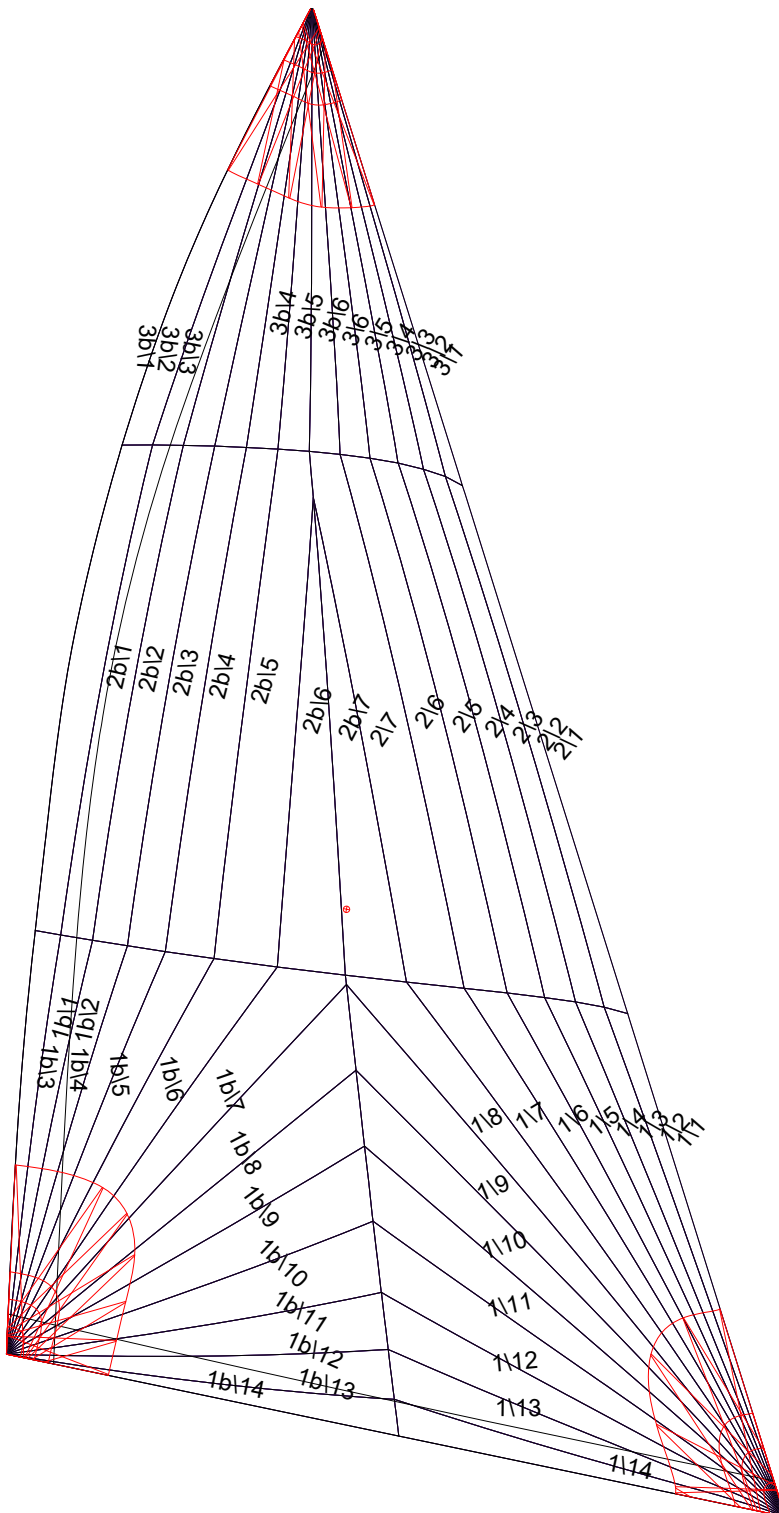

Client:

Design Data  
=====

Asymmetric

Measurements

Luff length (SLU): 16.220m  
Leech length (SLE): 14.590m  
Foot length (SFL): 8.448m  
Headboard Width: 0.030m  
Three-quarter width: 3.074m  
Half width (SHW): 5.511m  
Quarter width: 7.150m  
ORC Area: 78.283m?  
IRC Area: 77.970m?  
Surface Area: 73.397m?  
Hoist height: 10.260m  
J: 2.920m

## Seam Allowances

	Split	Radial	Cross
Zone: 1/a	0.025m	0.016m	0.025m
Zone: 1/b	0.025m	0.016m	0.025m
Zone: 2/a	0.025m	0.016m	0.025m
Zone: 2/b	0.025m	0.016m	0.025m
Zone: 3/a	0.025m	0.016m	0.025m
Zone: 3/b	0.025m	0.016m	0.025m
Cover 1	0.025m	0.025m	0.025m
Cover 2	0.025m	0.025m	0.025m

## Edge Excesses

	Luff	Leech	Foot
Sail	0.000m	0.000m	0.000m
Cover 0	0.050m	0.100m	0.050m
Cover 1	0.050m	0.100m	0.050m

## Materials

Material	Area (m <sup>2</sup> )	Panels
White	37.54	1\2, 1\5, 1\10, 1\13, 1b\2, 1b\5, 1b\10, 1b\13, 2\2, 2\3, 2\4, 2\5, 2\6, 2\7, 2b\7, 2b\6, 2b\5, 2b\4, 2b\3, 2b\2, 3\2, 3\5, 3b\5, 3b\2
DK BLUE	22.14	1\1, 1\4, 1\7, 1\8, 1\11, 1\14, 1b\1, 1b\4, 1b\7, 1b\8, 1b\11, 1b\14, 2\1, 2b\1, 3\1, 3\4, 3b\4, 3b\1
Li Blue	13.71	1\3, 1\6, 1\9, 1\12, 1b\3, 1b\6, 1b\9, 1b\12, 3\3, 3\6, 3b\6, 3b\3