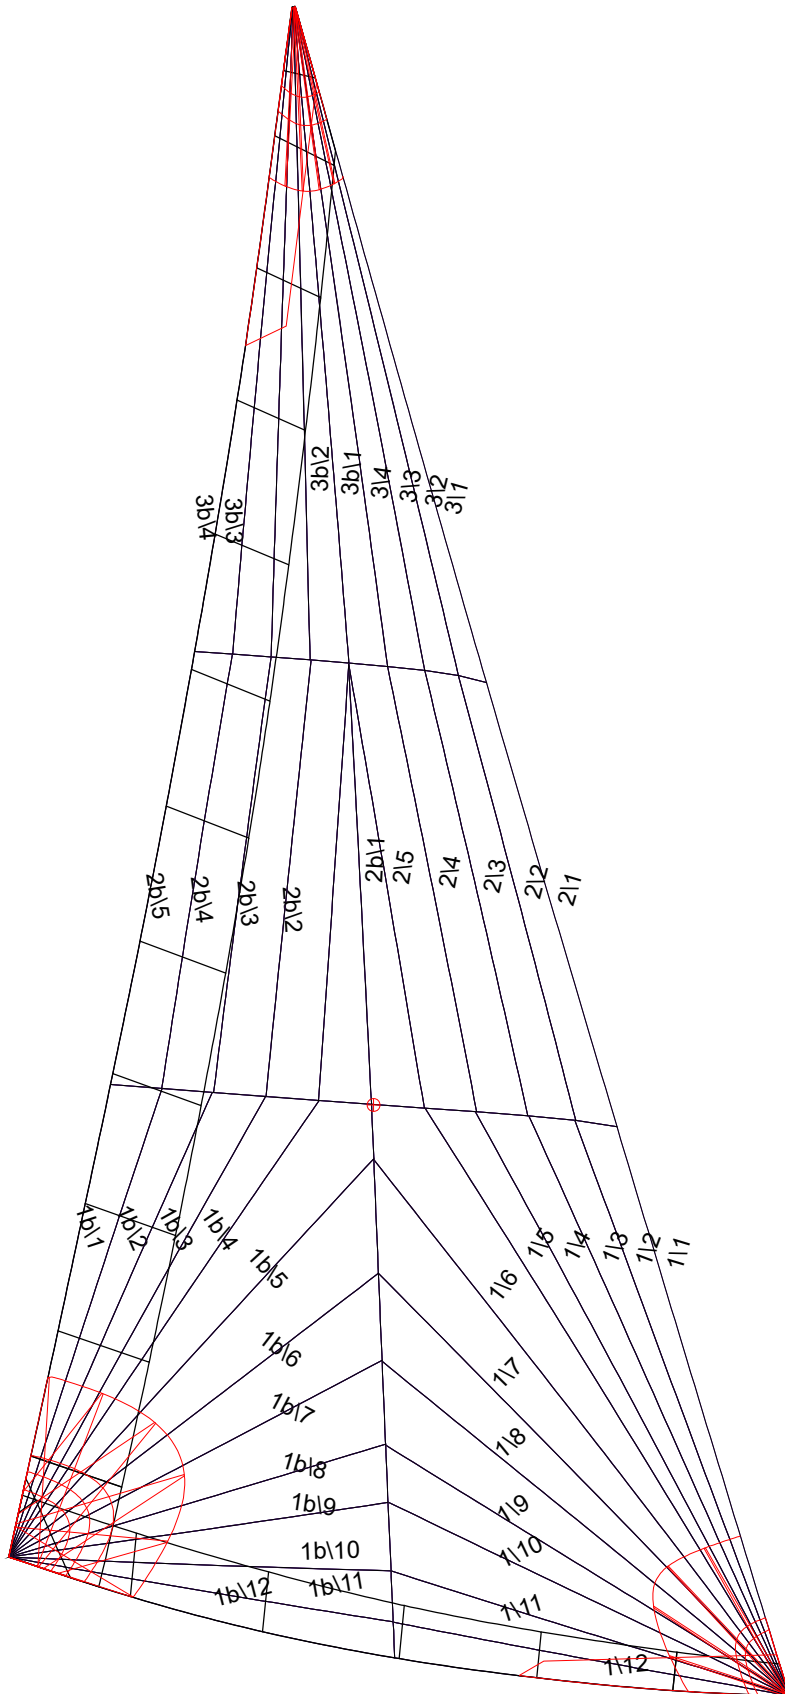

## Measurements

Luff geodesic:	12.920m
Leech geodesic:	11.615m
Foot geodesic:	5.890m
Headboard width:	0.025m
Luff perpendicular (HLP):	5.334m
Upper width (HUW):	0.641m
Three-quarter width (HTW):	1.272m
Half width (HHW):	2.596m
Quarter width (HQW):	3.965m
Foot median:	12.183m
ORC Headsail area:	33.981m?
IRC Headsail area:	33.920m?
Surface area:	34.752m?
Forestay height:	12.890m
J:	3.770m

## Luff Curve

12.919m,	0.000m
10.328m,	0.048m
7.739m,	0.072m
5.155m,	0.066m
2.575m,	0.038m
0.000m,	0.000m

Fanned Luff (@ 5.00% [0.286m])		Before BSeam
100% (12.919m) :	0.000m	-0.000m
90% (11.627m) :	-0.025m	0.012m
80% (10.336m) :	-0.049m	0.024m
70% (9.043m) :	-0.067m	0.034m
60% (7.751m) :	-0.077m	0.043m
50% (6.459m) :	-0.078m	0.051m
40% (5.168m) :	-0.073m	0.053m
30% (3.875m) :	-0.061m	0.047m
20% (2.584m) :	-0.045m	0.036m
10% (1.291m) :	-0.024m	0.021m
0% (0.000m) :	0.000m	0.000m

## Seam Allowances

	Split	Radial	Cross
Zone: 1/a	0.038m	0.015m	0.038m
Zone: 1/b	0.038m	0.015m	0.038m
Zone: 2/a	0.038m	0.015m	0.038m
Zone: 2/b	0.038m	0.015m	0.038m
Zone: 3/a	0.038m	0.015m	0.038m
Zone: 3/b	0.038m	0.015m	0.038m
Cover 1	0.025m	0.025m	0.025m
Cover 2	0.025m	0.025m	0.025m
Cover 3	0.000m	0.000m	0.000m
Cover 4	0.000m	0.000m	0.000m

## Materials

Material	Area (m <sup>2</sup> )	Panels
Material 1	34.79	111, 112, 113, 114, 115 116, 117, 118, 119, 1110 1111, 1112, 1b1, 1b2, 1b3 1b4, 1b5, 1b6, 1b7, 1b8 1b9, 1b10, 1b11, 1b12, 21 212, 213, 214, 215, 2b1 2b2, 2b3, 2b4, 2b5, 31 312, 313, 314, 3b1, 3b2 3b3, 3b4