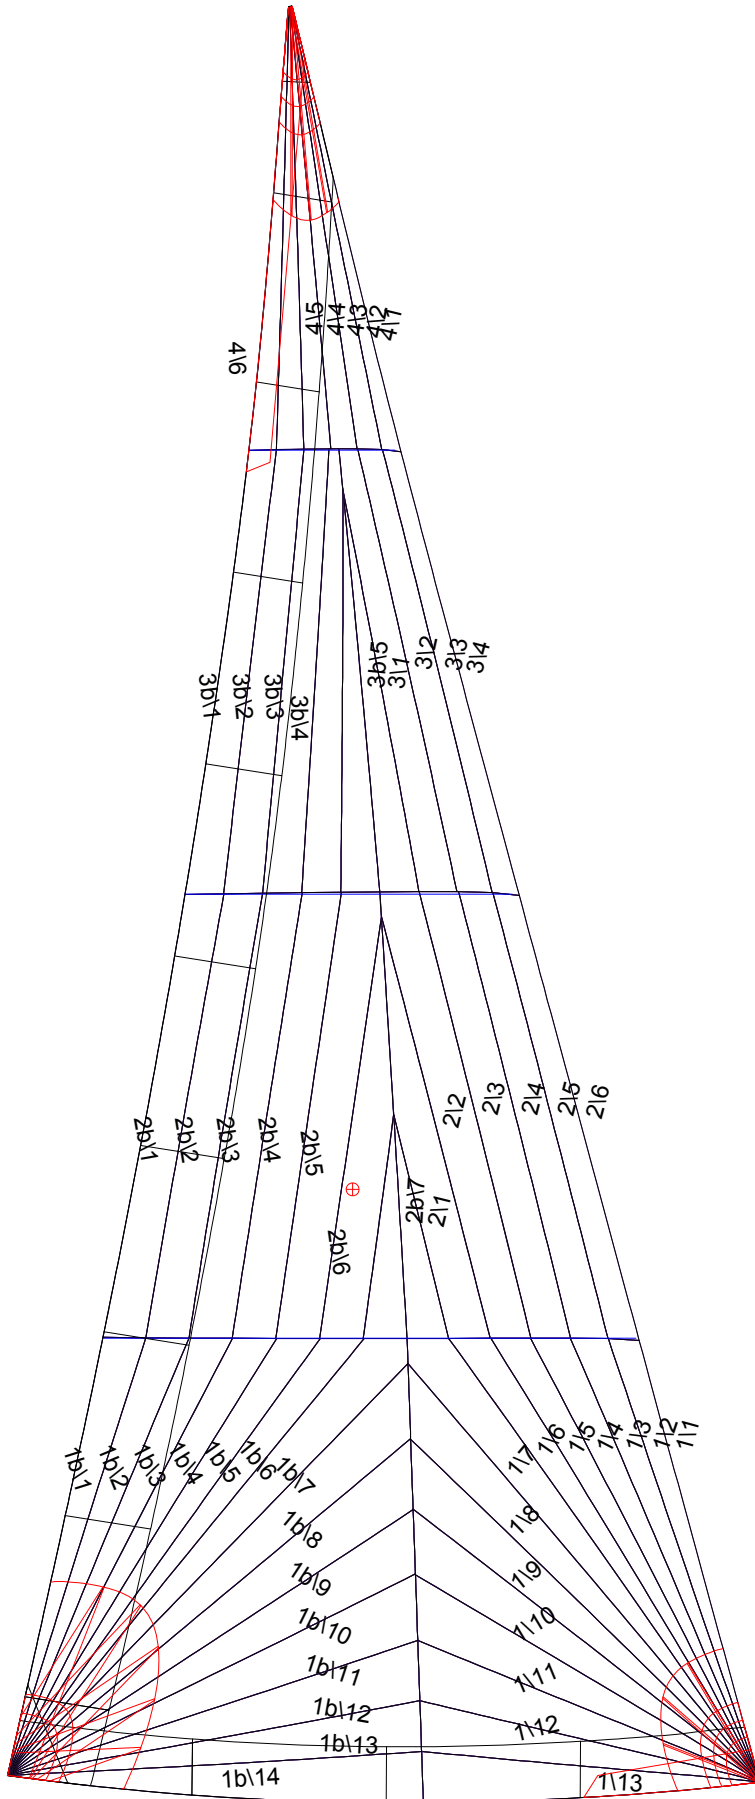

### Measurements

Luff geodesic:	13.700m
Leech geodesic:	13.440m
Foot geodesic:	5.698m
Headboard width:	0.030m
Luff perpendicular (HLP):	5.530m
Upper width (HUW):	0.594m
Three-quarter width (HTW):	1.196m
Half width (HHW):	2.572m
Quarter width (HQW):	4.032m
Foot median:	13.461m
ORC Headsail Area:	36.353m?
IRC Headsail Area:	36.243m?
Surface Area:	36.596m?

### Luff Curve

13.697m,	0.000m
12.559m,	0.046m
11.300m,	0.084m
10.192m,	0.103m
8.904m,	0.111m
6.816m,	0.097m
4.452m,	0.066m
2.315m,	0.033m
0.000m,	0.000m

## Seam Allowances

	Split	Radial	Cross
Zone: 1/a	0.039m	0.016m	0.039m
Zone: 1/b	0.039m	0.016m	0.039m
Zone: 2/a	0.039m	0.016m	0.039m
Zone: 2/b	0.039m	0.016m	0.039m
Zone: 3/a	0.039m	0.016m	0.039m
Zone: 3/b	0.039m	0.016m	0.039m
Zone: 4	0.039m	0.016m	0.039m
Cover 1	0.025m	0.025m	0.025m
Cover 2	0.000m	0.000m	0.000m
Cover 3	0.000m	0.000m	0.000m
Cover 4	0.025m	0.025m	0.025m

## Materials

Material	Area (m <sup>2</sup> )	Panels
Material 1	36.68	1\1, 1\2, 1\3, 1\4, 1\5 1\6, 1\7, 1\8, 1\9, 1\10 1\11, 1\12, 1\13, 1b\1, 1b\2 1b\3, 1b\4, 1b\5, 1b\6, 1b\7 1b\8, 1b\9, 1b\10, 1b\11, 1b\12 1b\13, 1b\14, 2b\2, 2b\5, 2b\4 2\3, 2\2, 2\1, 2b\7, 2b\6 2b\5, 2b\4, 2b\3, 2b\2, 2b\1 3\4, 3\3, 3\2, 3\1, 3b\5 3b\4, 3b\3, 3b\2, 3b\1, 4\1 4\2, 4\3, 4\4, 4\5, 4\6