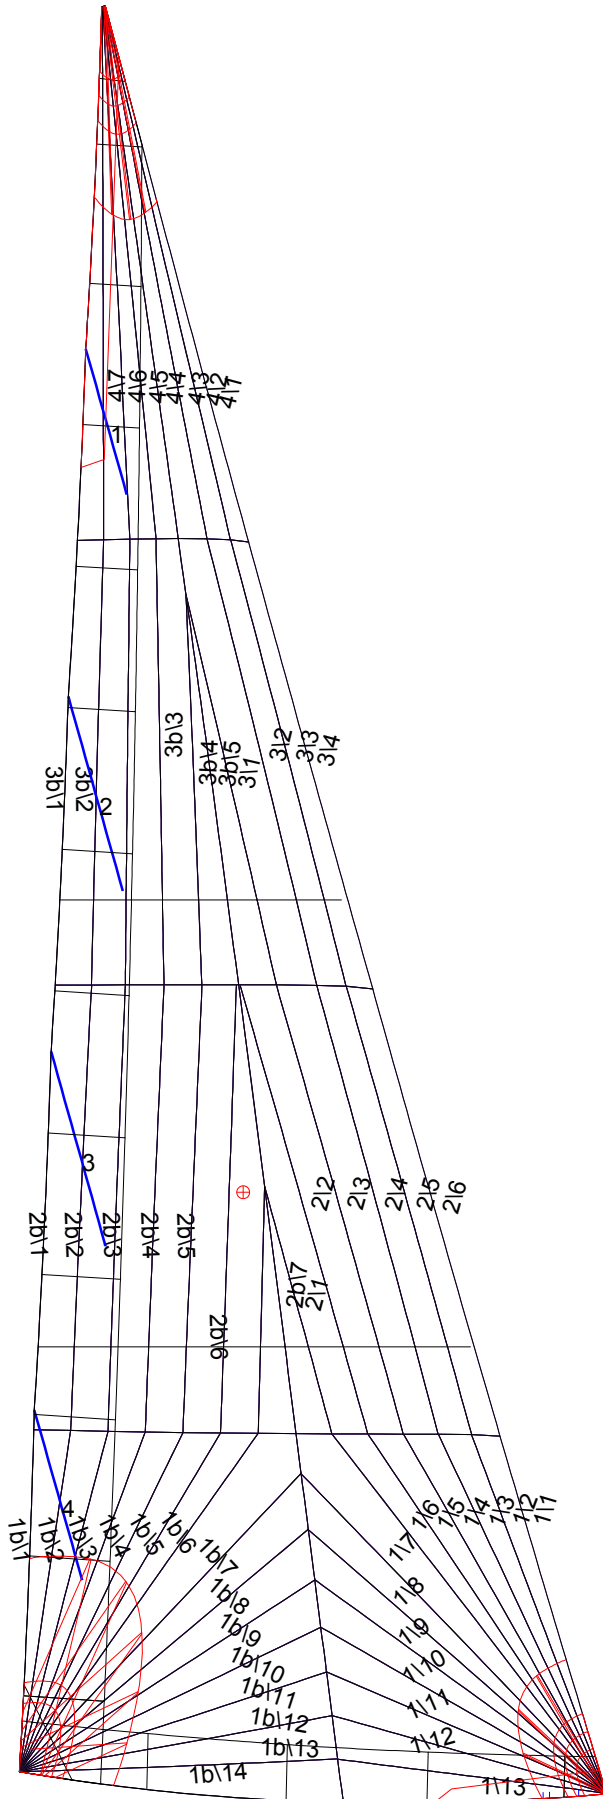

Comments:

Client:

Design Data
=====

Genoa

Measurements

Luff geodesic: 14.670m
 Leech geodesic: 14.010m
 Foot geodesic: 4.700m
 Headboard width: 0.030m
 Luff perpendicular (HLP): 4.485m
 Upper width (HUW): 0.591m
 Three-quarter width (HTW): 1.161m
 Half width (HHW): 2.316m
 Quarter width (HQW): 3.416m
 Foot median: 14.314m
 ORC Headsail Area: 33.466m?
 IRC Headsail Area: 33.466m?
 Surface Area: 33.877m?

14.73m finished within webbing loop at head and tack

Battens

Position	Length	Roach	Angle	Full
80.000%	1.200m	0.031m	161.482?	
60.000%	1.600m	0.045m	161.482?	
40.000%	1.600m	0.039m	161.482?	
20.000%	1.400m	0.024m	161.482?	

Reefing Points

1, Luff: 0.000m ; Leech: 0.000m ; Offset: 0.000m ; Number Eyelets: 0
 2, Luff: 0.000m ; Leech: 0.000m ; Offset: 0.000m ; Number Eyelets: 0

Luff Curve

Luff Curve		Fanned Luff (@ 5.00% [0. Before BSeam	
14.668m,	0.000m	100% (14.668m) :	-0.000m -0.000m
11.001m,	0.082m	90% (13.200m) :	-0.038m -0.006m
7.334m,	0.110m	80% (11.735m) :	-0.071m -0.009m
3.667m,	0.082m	70% (10.267m) :	-0.094m 0.000m
0.000m,	0.000m	60% (8.801m) :	-0.109m 0.010m
		50% (7.334m) :	-0.114m 0.014m
		40% (5.867m) :	-0.111m 0.012m
		30% (4.400m) :	-0.099m 0.007m
		20% (2.934m) :	-0.075m 0.001m
		10% (1.465m) :	-0.039m -0.002m
		0% (0.000m) :	0.000m 0.000m

Genoa: 3000437 Alex headsail R2

Seam Allowances

	Split	Radial	Cross
Zone: 1/a	0.025m	0.015m	0.038m
Zone: 1/b	0.025m	0.015m	0.038m
Zone: 2/a	0.025m	0.015m	0.038m
Zone: 2/b	0.025m	0.015m	0.038m
Zone: 3/a	0.025m	0.015m	0.038m
Zone: 3/b	0.025m	0.015m	0.038m
Zone: 4	0.025m	0.015m	0.038m
Cover 1	0.025m	0.025m	0.025m
Cover 2	0.025m	0.025m	0.025m
Cover 3	0.000m	0.000m	0.000m
Cover 4	0.000m	0.000m	0.000m