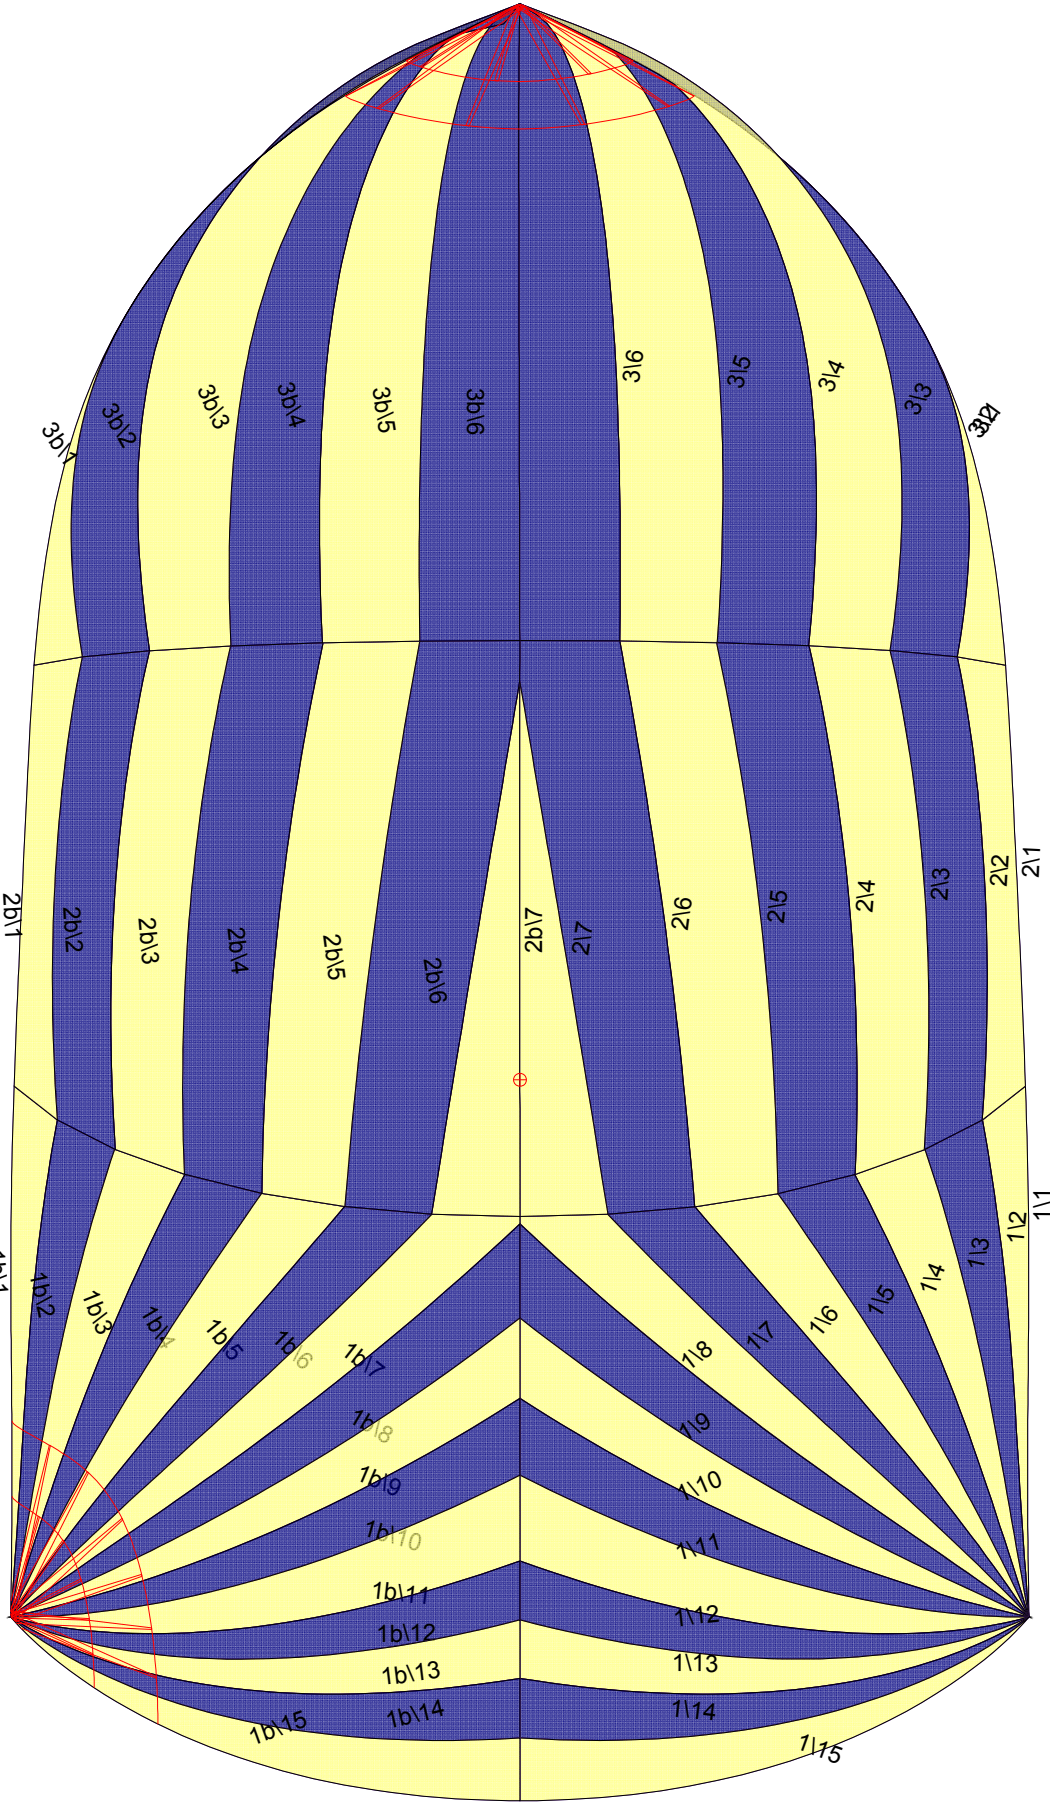

Comments:

Design Data

=====

Spinnaker

Measurements

Leech length (SLE): 11.200m
Foot length (SFL): 6.500m
Headboard Width: 0.010m
Maximum width (32.9%): 6.738m
Three-quarter width: 4.466m
Half width (SHW): 6.598m
Quarter width: 6.717m
Foot median: 12.945m
ORC/IRC Spinnaker Area: 61.399m?
Surface Area: 69.133m?
Hoist height: 11.610m
Pole Length: 3.810m

Luff Curve

15.500m, 0.000m
11.625m, 0.000m
7.750m, 0.000m
3.875m, 0.000m
0.000m, 0.000m

Fanned Luff (@ 5.00% [0.278m])

100% (10.016m) : 0.000m -0.000m
82% (8.170m) : -2.343m 2.956m
51% (5.072m) : -2.829m 4.680m
24% (2.440m) : -1.819m 4.376m
31% (3.116m) : -1.263m 3.920m
32% (3.221m) : -0.485m 3.380m
28% (2.792m) : 0.122m 2.796m
25% (2.502m) : 0.978m 2.159m
16% (1.593m) : 0.954m 1.466m
9% (0.856m) : 0.504m 0.736m
0% (0.000m) : 0.000m 0.000m

Before BSeam

Section Data

Position	Camber	Draft	Entry	Luff Off	Fwd Camb	Aft Camb
100.00%	25.000%	50.000%	60.442?	0.000m	20.400%	20.400%
94.98%	26.000%	50.000%	62.918?	0.542m	21.328%	21.328%
75.00%	29.000%	50.000%	70.206?	2.069m	24.174%	24.174%
50.00%	30.000%	50.000%	72.575?	2.291m	25.139%	25.139%
25.00%	28.000%	50.000%	67.804?	1.452m	23.217%	23.217%
5.00%	26.000%	50.000%	62.918?	0.303m	21.329%	21.329%
0.00%	25.253%	50.000%	59.835?	0.000m	20.478%	20.473%

Chord Data

Leech : 9.2165m
Foot : 5.5501m
Headboard width : 0.0100m

Fanned Foot Curve Depths

25.0% 50.0% 75.0%
0.1298m 0.1743m 0.1296m

Spinnaker: 50001113 Max sy.des

Seam Allowances

Zone:	Split	Radial	Cross
Zone: 1/a	0.038m	0.015m	0.038m
Zone: 1/b	0.038m	0.015m	0.038m
Zone: 2/a	0.038m	0.015m	0.038m
Zone: 2/b	0.038m	0.015m	0.038m
Zone: 3/a	0.038m	0.015m	0.038m
Zone: 3/b	0.038m	0.015m	0.038m