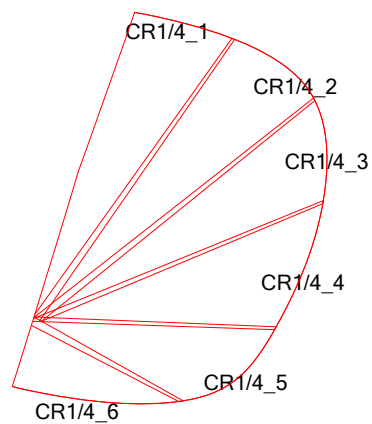

Mainsail: 3000101 Alan mainsial.des