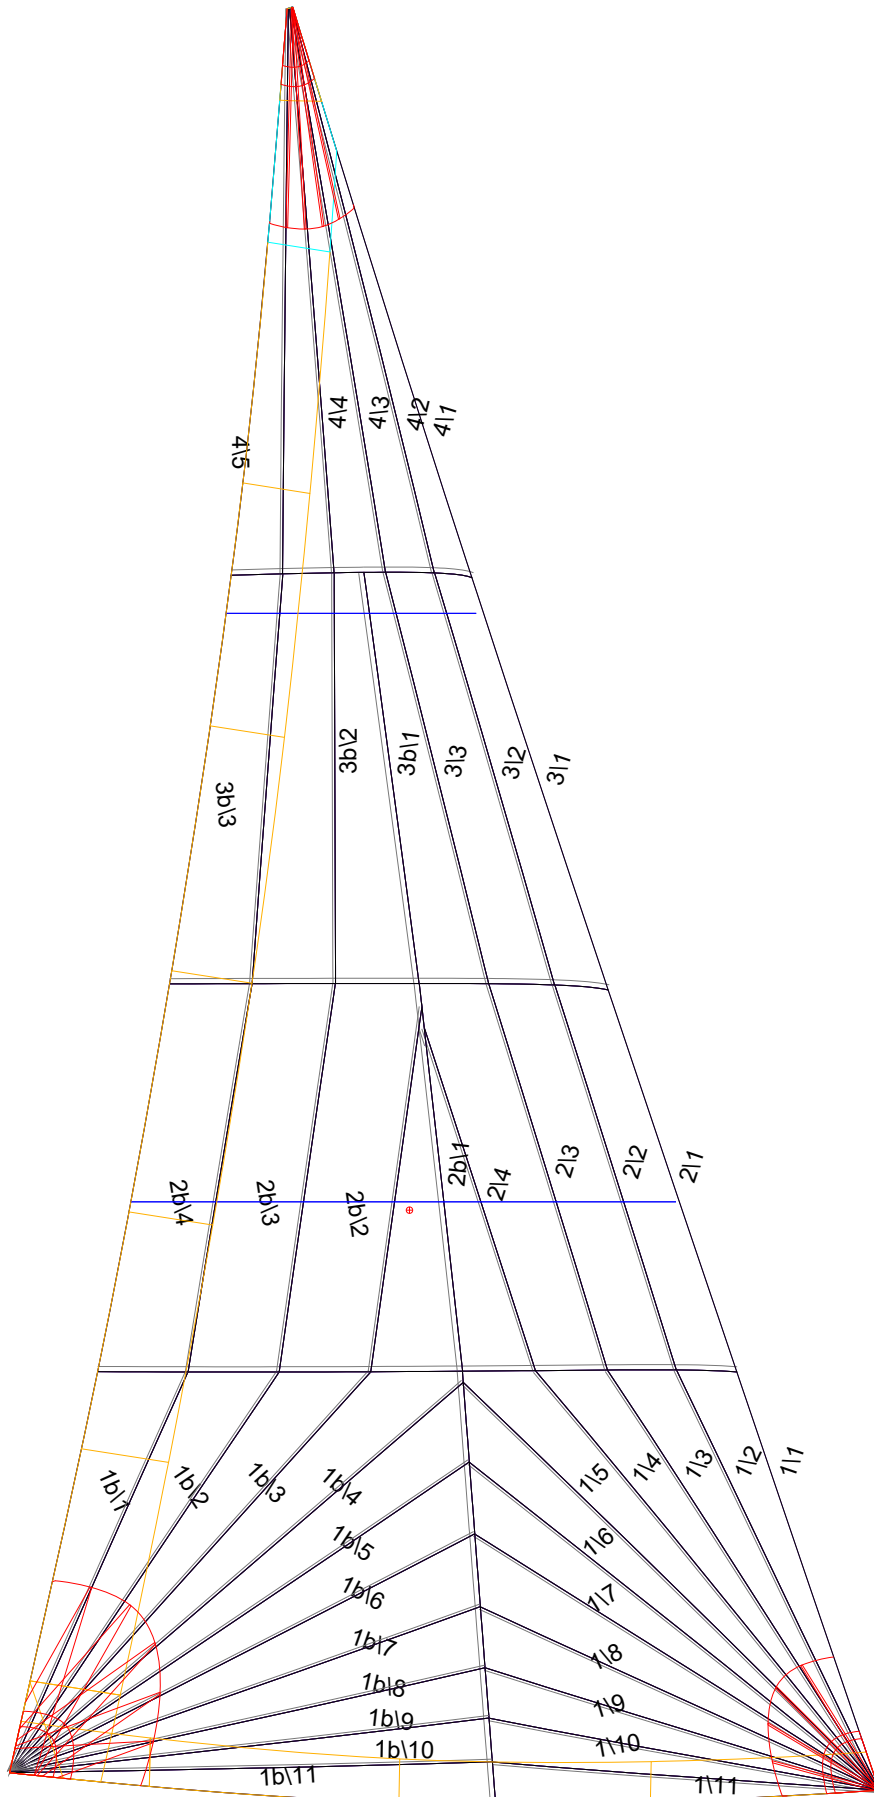

#### Measurements

Luff geodesic:	10.791m
Leech geodesic:	10.331m
Foot geodesic:	5.049m
Headboard width:	0.035m
Luff perpendicular (HLP):	4.810m
Upper width (HUW):	0.550m
Three-quarter width (HTW):	1.091m
Half width (HHW):	2.268m
Quarter width (HQW):	3.515m
Foot median:	10.404m
ORC Headsail area:	25.158m <sup>2</sup>
IRC Headsail area:	25.106m <sup>2</sup>
Surface area:	25.300m <sup>2</sup>
Forestay height:	11.250m
J:	3.700m

#### Draft Stripes

1, Luff: 3.578m ; Leech: 3.373m ;  
2, Luff: 7.150m ; Leech: 6.790m ;

## Edge Excesses

	Luff	Leech	Foot
Sail:	0.000m	0.000m	0.000m
Cover 0	0.070m	0.100m	0.070m
Cover 1	0.000m	0.070m	0.070m
Cover 2	0.000m	0.070m	0.070m
Cover 3	0.070m	0.070m	0.100m

## Materials

Material	Area (m <sup>2</sup> )	Panels
Material 1	25.35	1\1,1\2,1\3,1\4,1\5 1\6,1\7,1\8,1\9,1\10 1\11,1b\1,1b\2,1b\3,1b\4 1b\5,1b\6,1b\7,1b\8,1b\9 1b\10,1b\11,2\1,2\2,2\3 2\4,2b\1,2b\2,2b\3,2b\4 3\1,3\2,3\3,3b\1,3b\2 3b\3,4\1,4\2,4\3,4\4 4\5