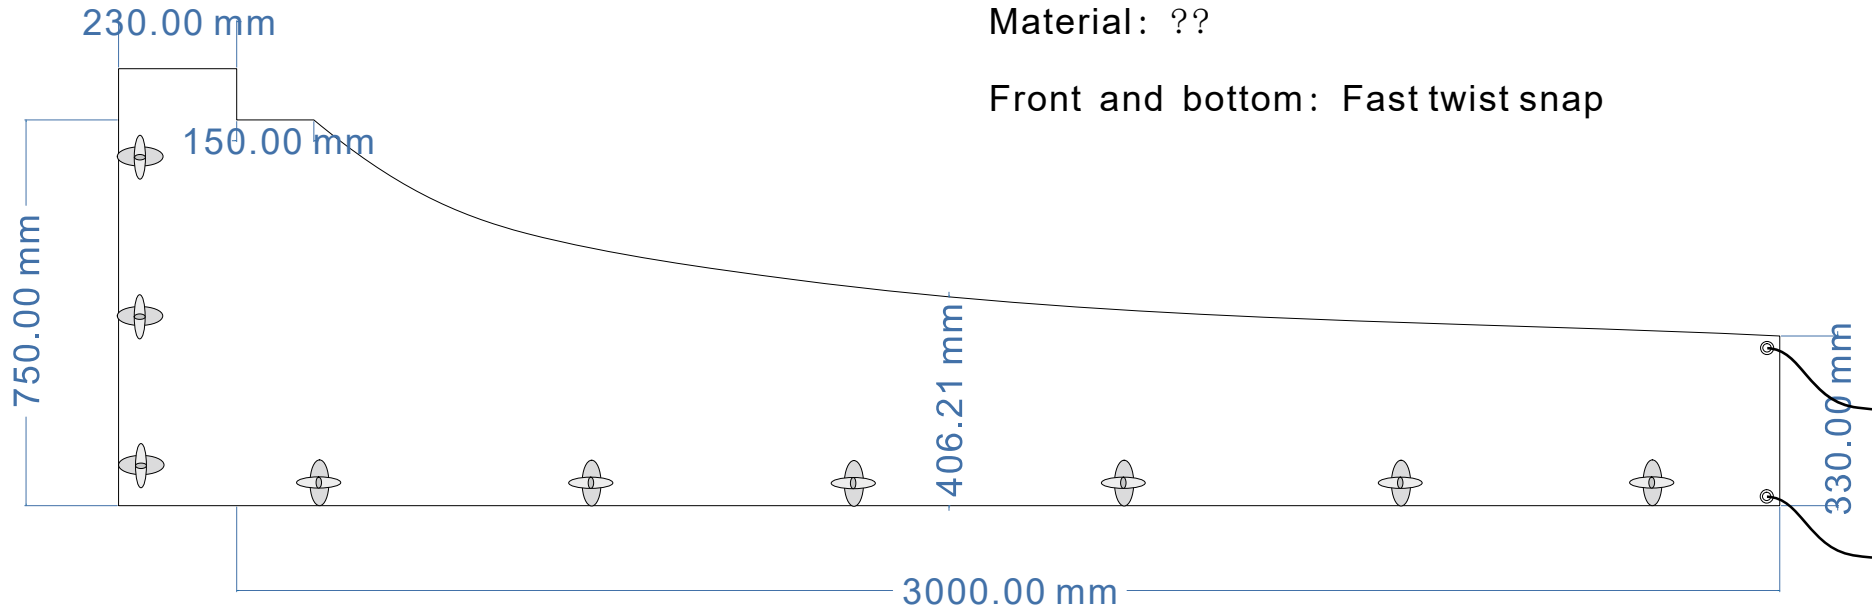

mast strape

8000412 Bruce-2 Boom cover
Material: ??

Front and bottom: Fast twist snap