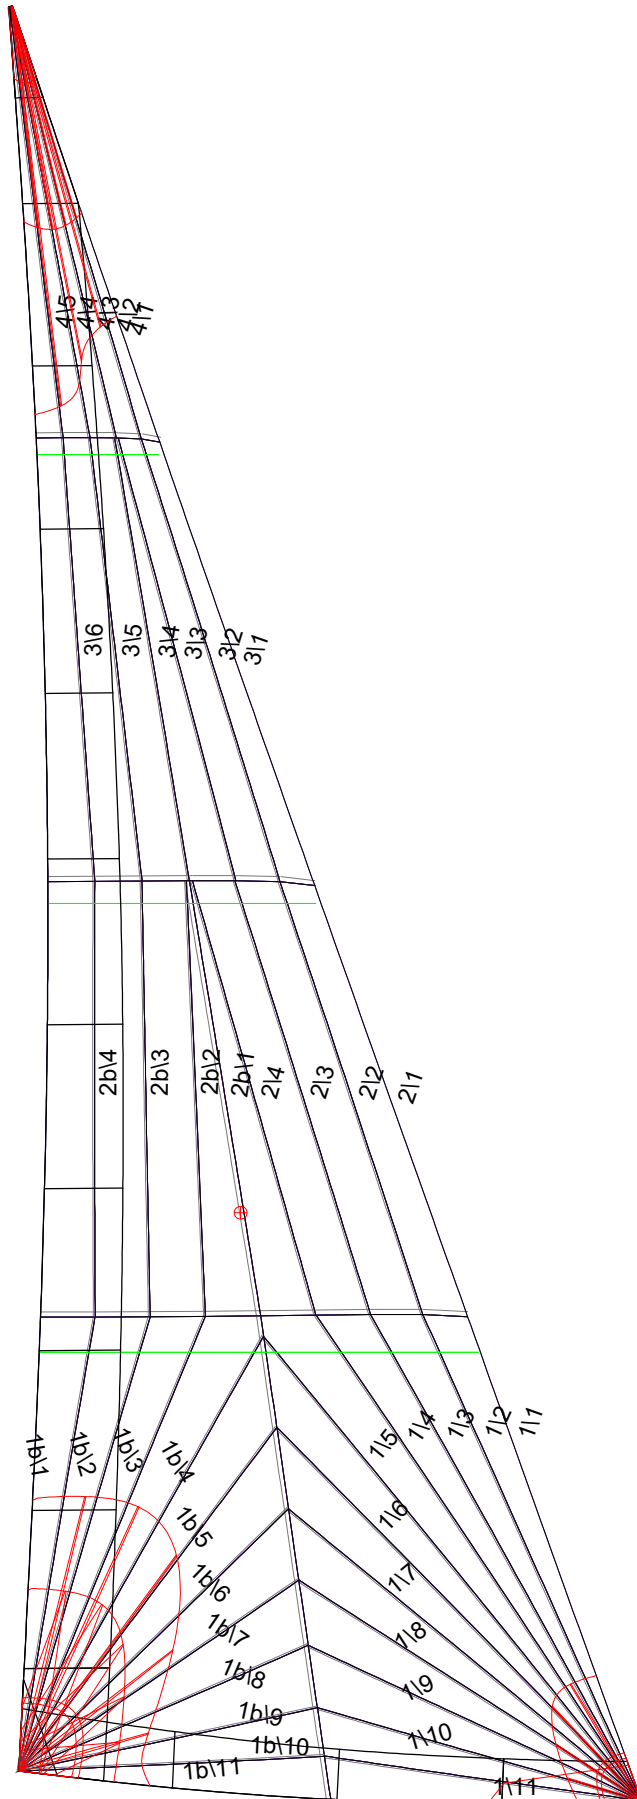

Comments:

Client:

Design Data
=====

Genoa

Measurements

Luff geodesic:	16.682m
Leech geodesic:	15.546m
Foot geodesic:	5.515m
Headboard width:	0.035m
Luff perpendicular (HLP):	5.160m
Upper width (HUW):	0.572m
Three-quarter width (HTW):	1.135m
Half width (HHW):	2.370m
Quarter width (HQW):	3.728m
Foot median:	16.012m
ORC Headsail area:	41.185m?
IRC Headsail area:	41.086m?
Surface area:	41.218m?
Forestay height:	17.980m
J:	6.300m

Draft Stripes

- 1, Luff: 4.186m ; Leech: 3.700m ;
- 2, Luff: 8.372m ; Leech: 7.632m ;
- 3, Luff: 12.543m ; Leech: 11.552m ;

Luff Curve

		Fanned Luff (@ 5.00% [0.273m])	Before BSeam
16.680m,	0.000m	100% (16.681m) :	0.000m
15.294m,	0.042m	90% (15.011m) :	-0.006m
13.761m,	0.076m	80% (13.346m) :	-0.004m
12.412m,	0.093m	70% (11.677m) :	0.005m
10.842m,	0.100m	60% (10.009m) :	0.018m
8.301m,	0.088m	50% (8.340m) :	0.031m
5.421m,	0.060m	40% (6.672m) :	0.038m
2.819m,	0.030m	30% (5.004m) :	0.038m
0.000m,	0.000m	20% (3.337m) :	0.033m
		10% (1.667m) :	0.021m
		0% (0.000m) :	0.000m

Genoa: 7001004 Paul-2 Custom Catamaran Headsail.des

Seam Allowances

	Split	Radial	Cross
Zone: 1/a	0.038m	0.016m	0.045m
Zone: 1/b	0.038m	0.016m	0.045m
Zone: 2/a	0.038m	0.016m	0.045m
Zone: 2/b	0.038m	0.016m	0.045m
Zone: 3	0.038m	0.016m	0.045m
Zone: 4	0.038m	0.016m	0.045m
Cover 1	0.025m	0.025m	0.025m
Cover 2	0.025m	0.025m	0.025m
Cover 3	0.000m	0.000m	0.000m
Cover 4	0.000m	0.000m	0.000m

Materials

Material	Area (m ²)	Panels
Material 1	41.30	1\1,1\2,1\3,1\4,1\5 1\6,1\7,1\8,1\9,1\10 1\11,1b\1,1b\2,1b\3,1b\4 1b\5,1b\6,1b\7,1b\8,1b\9 1b\10,1b\11,2\1,2\2,2\3 2\4,2b\1,2b\2,2b\3,2b\4 3\1,3\2,3\3,3\4,3\5 3\6,4\1,4\2,4\3,4\4 4\5