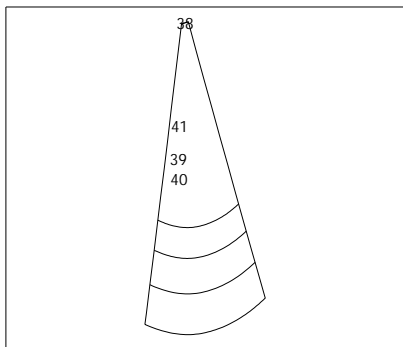

Date: 9/05/2024
Designer: BIFA
Company: Far east
Filename: Swan 61 145% Genoa.pak

Sail: Genoa Light
Boat: Swan 61
Customer:
Order Ref.:

P6