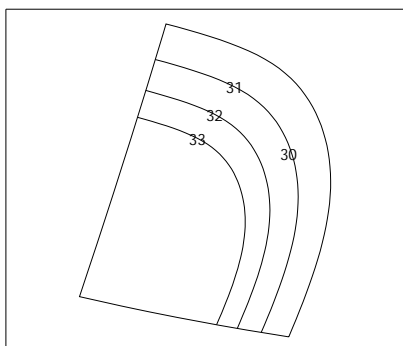

Date: 9/05/2024
Designer: BIFA
Company: Far east
Filename: Swan 61 145% Genoa.pak

Sail: Genoa Light
Boat: Swan 61
Customer:
Order Ref.:

Patch layout

P4