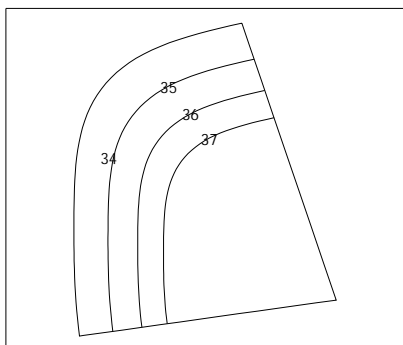

Date: 9/05/2024
Designer: BIFA
Company: Far east
Filename: Swan 61 145% Genoa.pak

Sail: Genoa Light
Boat: Swan 61
Customer:
Order Ref.:

Patch layout

P5