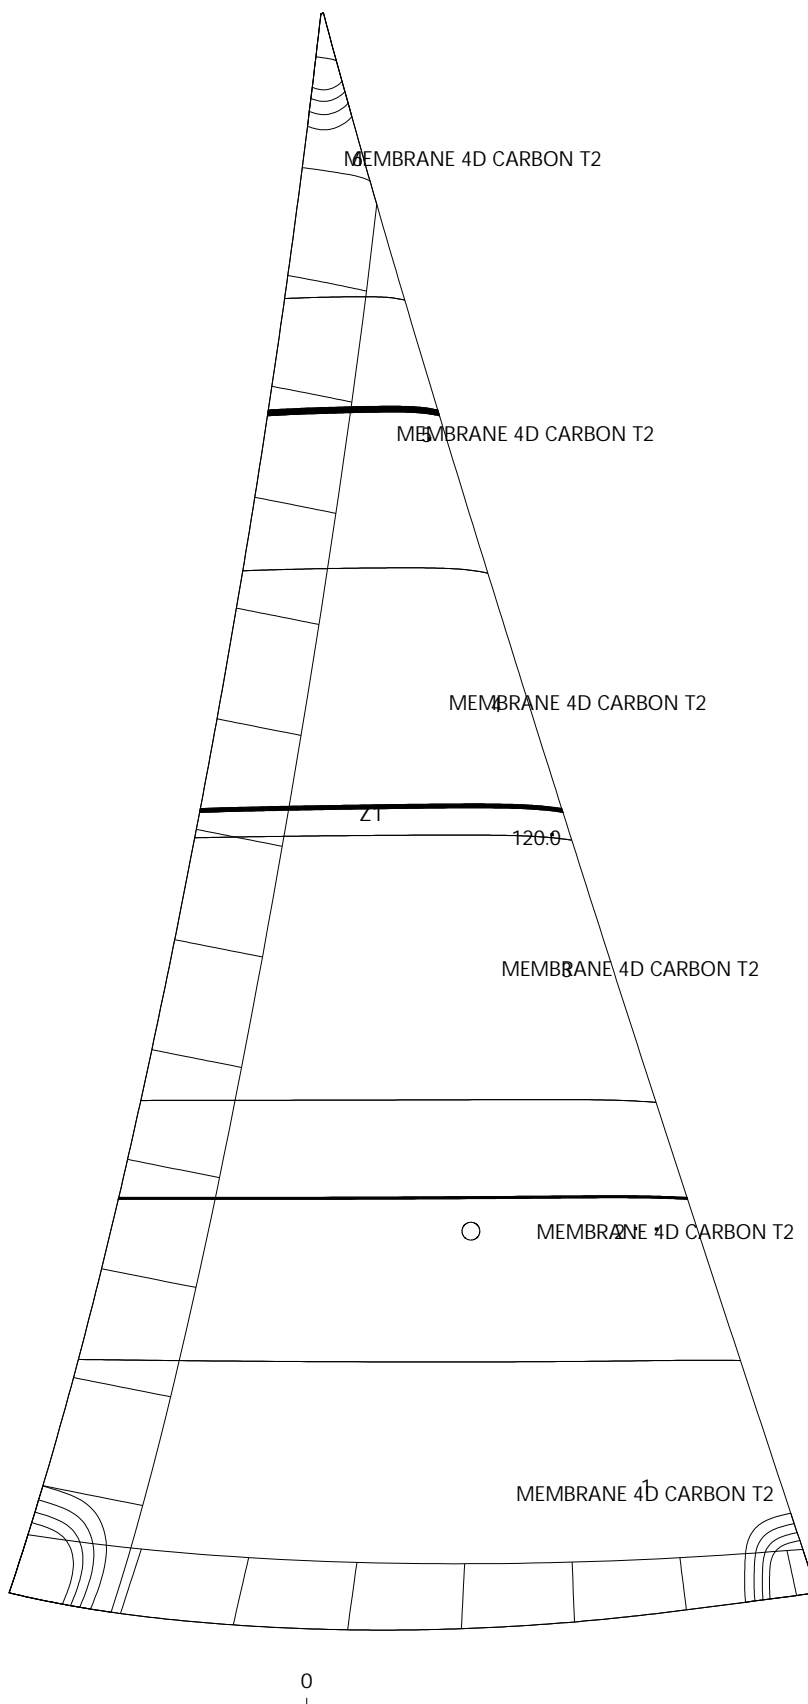

Date: 9/05/2024
Designer: BIFA
Company: Far east
Filename: Swan 61 145% Genoa.pak

Sail: Genoa Light
Boat: Swan 61
Customer:
Order Ref.:

Panel layout