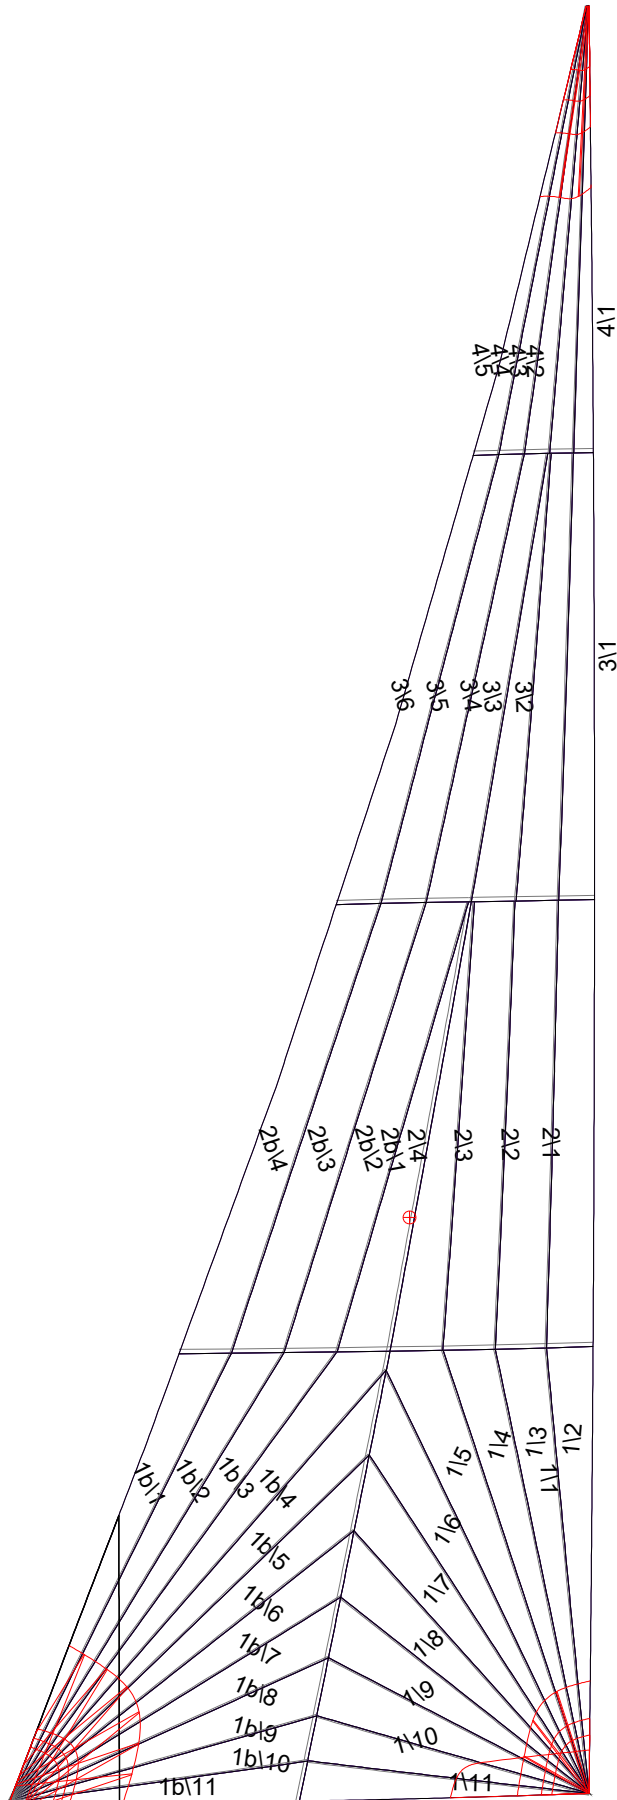

Mainsail: 7000123 Amit -1 Beneteau Oceanis 54 rfmn no bat V1.des Fareast Sails/Michael

Seam Allowances

	Split	Radial	Cross
Zone: 1/a	0.038m	0.016m	0.045m
Zone: 1/b	0.038m	0.016m	0.045m
Zone: 2/a	0.038m	0.016m	0.045m
Zone: 2/b	0.038m	0.016m	0.045m
Zone: 3	0.038m	0.016m	0.045m
Zone: 4	0.038m	0.016m	0.045m
Cover 1	0.000m	0.000m	0.000m
Cover 2	0.000m	0.000m	0.000m

Edge Excesses

	Luff	Leech	Foot
Sail:	0.000m	0.000m	0.000m
Cover 0	0.000m	0.070m	0.070m
Cover 1	0.000m	0.070m	0.070m

Total Seam Lengths (m)

Horizontal	8.72
Radial/Vertical	160.64
Bi-Radial Split	9.93

Materials

Material	Area (m²)	Panels
Material 1	55.74	1\1,1\2,1\3,1\4,1\5 1\6,1\7,1\8,1\9,1\10 1\11,1b\1,1b\2,1b\3,1b\4 1b\5,1b\6,1b\7,1b\8,1b\9 1b\10,1b\11,2\1,2\2,2\3 2\4,2b\1,2b\2,2b\3,2b\4 3\1,3\2,3\3,3\4,3\5 3\6,4\1,4\2,4\3,4\4 4\5