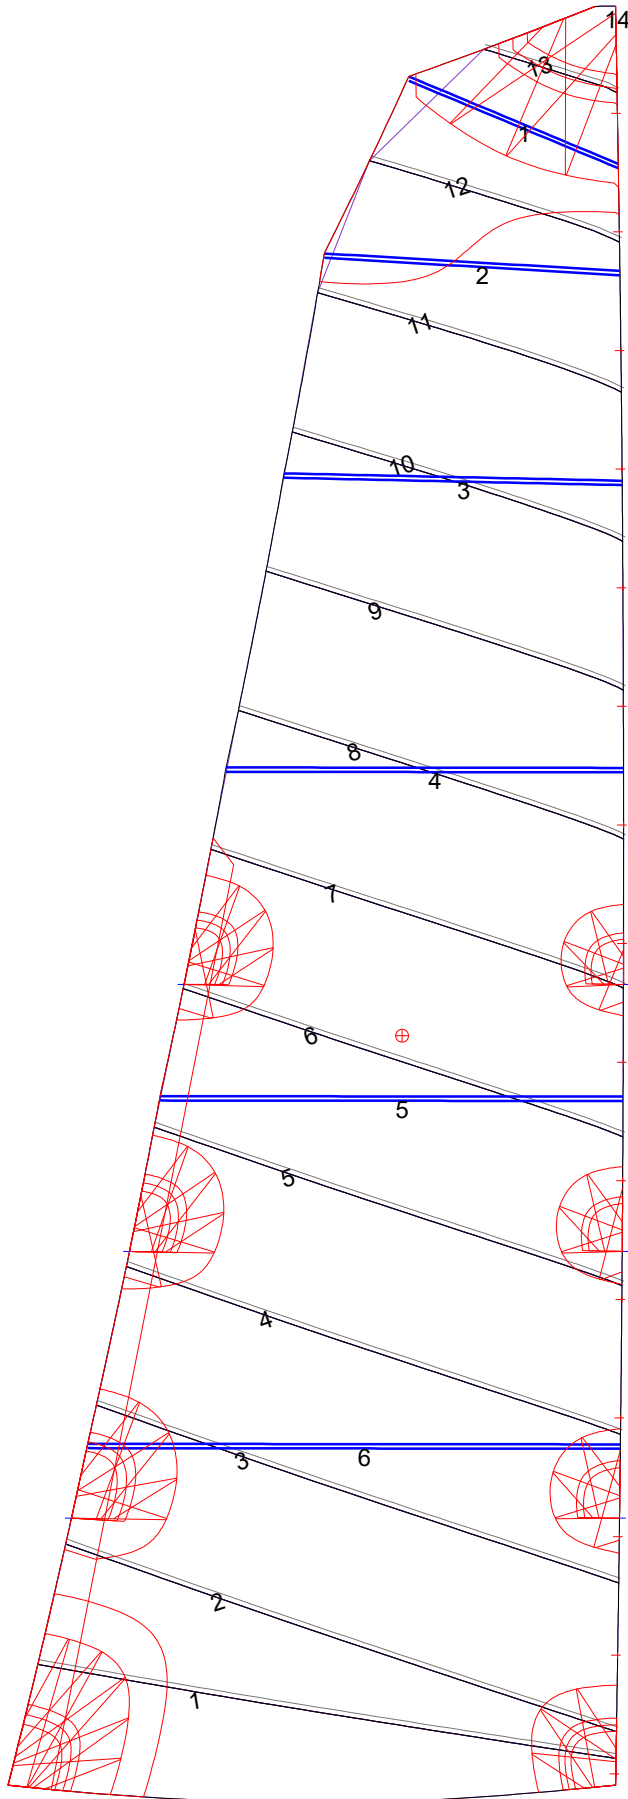

Mainsail: 7000102 Christian main.des

Seam Allowances

Zone: 1	Split	Radial	Cross
	0.000m	0.000m	0.045m

Edge Excesses

Sail:	Luff	Leech	Foot
	0.000m	0.000m	0.000m

Total Seam Lengths (m)

Horizontal	52.06
Radial/Vertical	0.00
Bi-Radial Split	0.00

Materials

Material	Area (m²)	Panels
Material 1	64.87	1,2,3,4,5 6,7,8,9,10 11,12,13,14