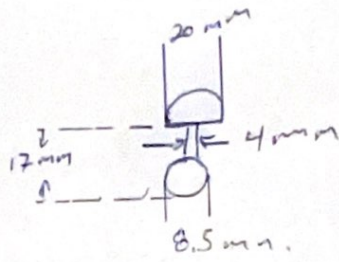

Top MAST
SLOG

MAIN SAIL MAST Rope 10 mm.

MAST TRACK 5 mm.

Boom.