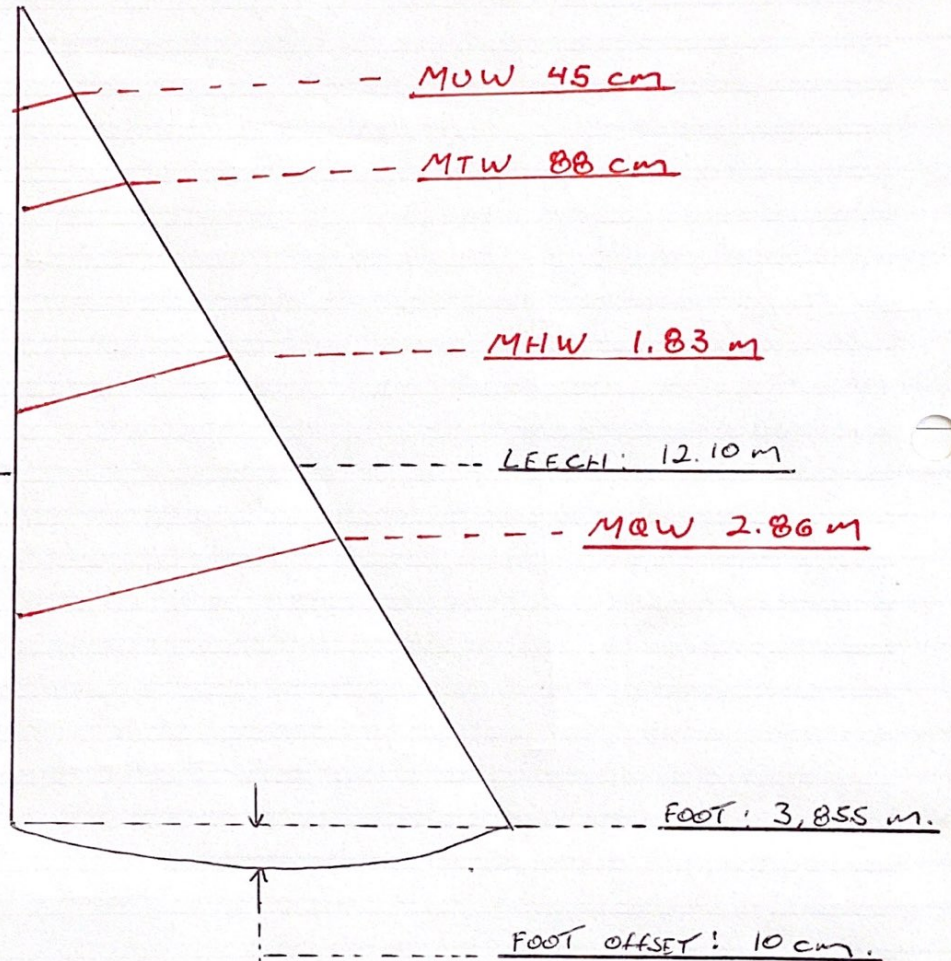

BENETEAU 323 OCEANIS CLIPPER 2007

HEADSAIL

LOFF: 11.62 m

BENETEAU 323 OCEANIS CLIPPER 2007

MAINSAIL

LOFF: 11,31