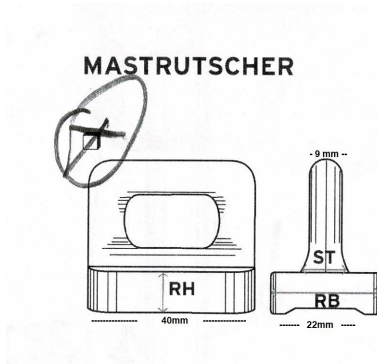

Dist. Ref - Mast 110mm

foot Measured Mast - hole 3240mm

Rope ~ 10-11 at the end plasticslider ~ 11,5 - 12mm diameter