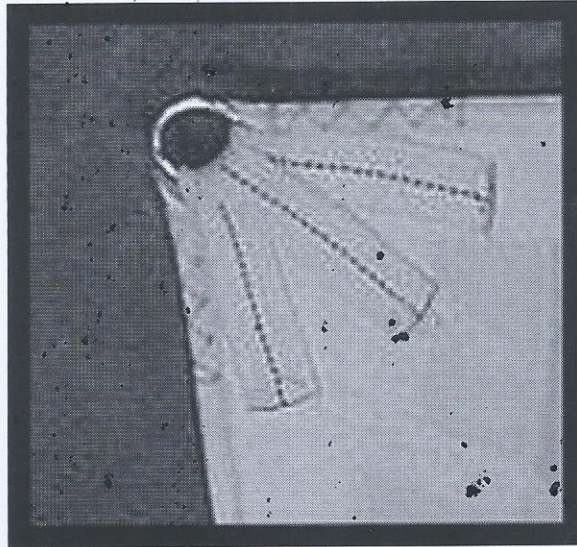

Genoa Clew Types

Press Ring

Recommended for
Genoas over 400 Ft²
or 37 sqm.

O-Ring

48