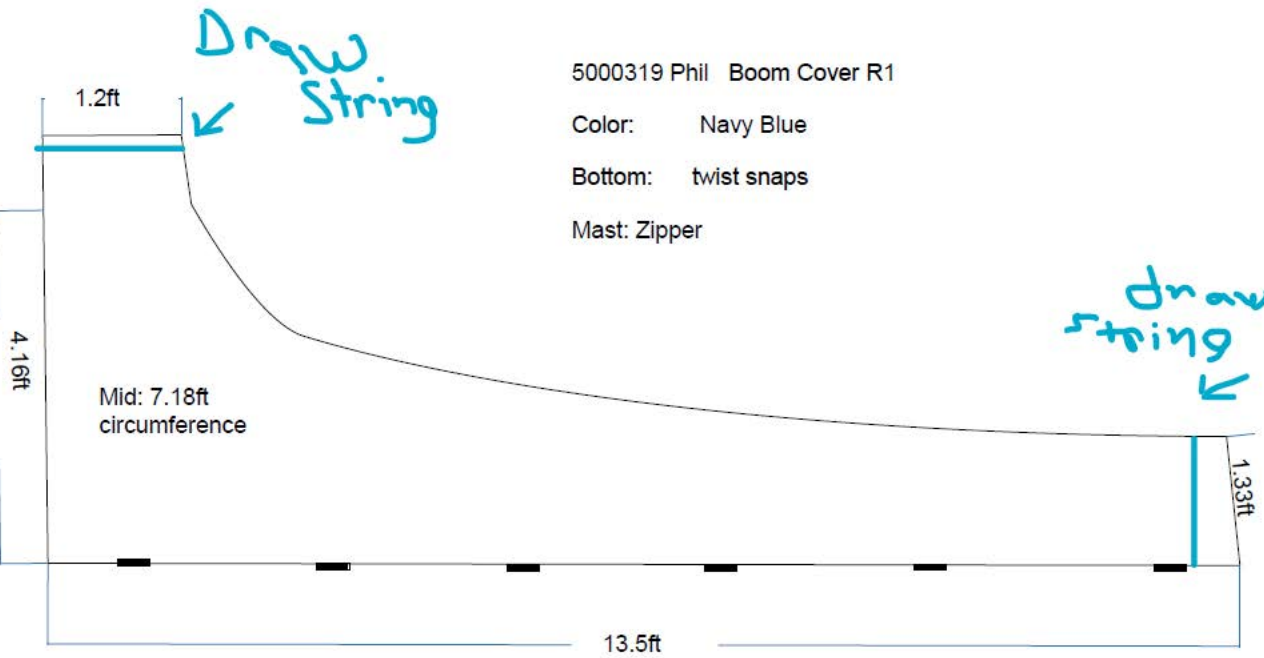

5000319 Phil Boom Cover R1

Color: Navy Blue

Bottom: twist snaps

Mast: Zipper

1.2ft

4.16ft

Mid: 7.18ft
circumference

13.5ft

1.33ft

Draw String