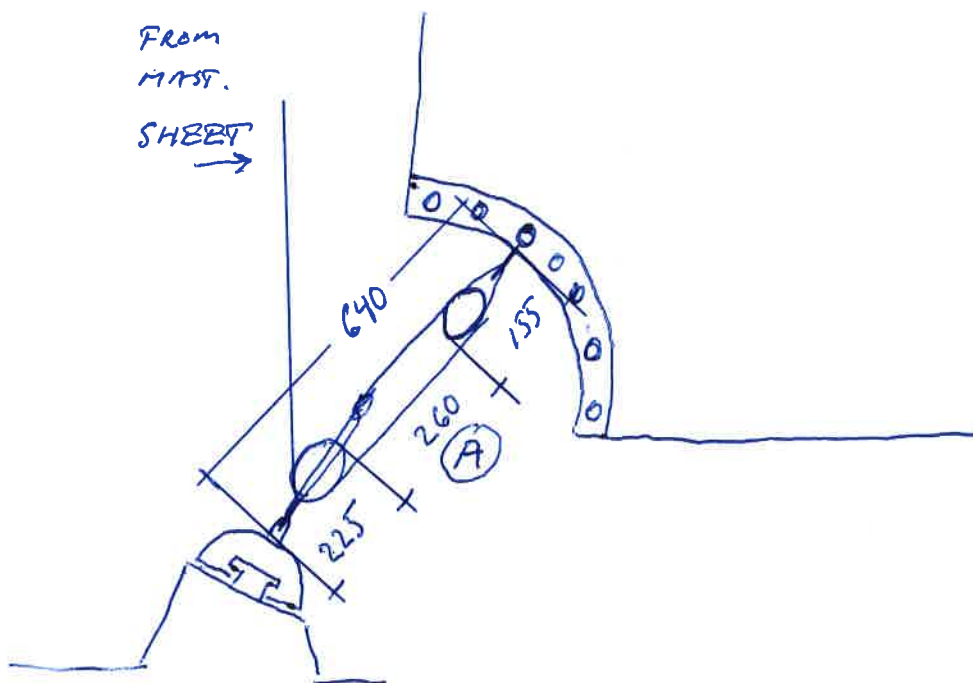

JIB SHEET IS 2:1 PURCHASE

MEASSUREMENT (A) IS 100 mm WHEN
SAILING AND MAXIMUM SHEETING.

BELOW MEASSUREMENT WITHOUT WIND - NOT SAILING

MEASSUREMENTS IN MILLIMETER (mm)