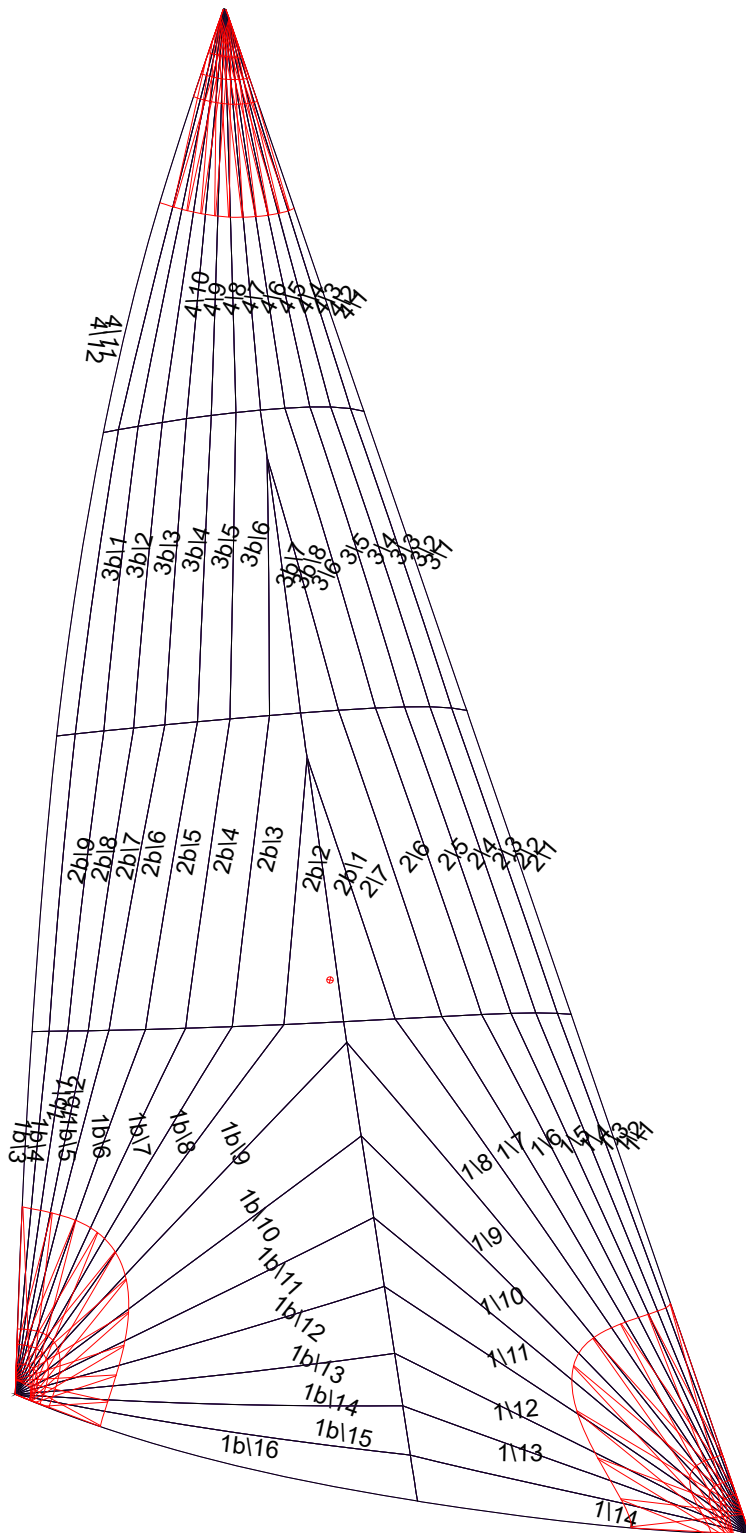

Comments:

Design Data  
=====

Asymmetric

Measurements

Luff length (SLU):	17.270m	
Leech length (SLE):	15.238m	
Foot length (SFL):	8.300m	
Headboard Width:	0.030m	
Three-quarter width:	2.804m	Closest Pt: 2.423m
Half width (SHW):	5.090m	Closest Pt: 4.507m
Quarter width:	6.830m	Closest Pt: 6.124m
ORC/IRC Area:	77.644m <sup>2</sup>	
Surface Area:	74.589m <sup>2</sup>	
Hoist height:	17.500m	
J:	5.910m	

## Seam Allowances

	Split	Radial	Cross
Zone: 1/a	0.025m	0.015m	0.025m
Zone: 1/b	0.025m	0.015m	0.025m
Zone: 2/a	0.025m	0.015m	0.025m
Zone: 2/b	0.025m	0.015m	0.025m
Zone: 3/a	0.025m	0.015m	0.025m
Zone: 3/b	0.025m	0.015m	0.025m
Zone: 4	0.025m	0.015m	0.025m

## Edge Excesses

	Luff	Leech	Foot
Sail:	0.000m	0.000m	0.000m

## Materials

Material	Area (m <sup>2</sup> )	Panels
Material 2	74.75	1\1, 1\2, 1\3, 1\4, 1\5 1\6, 1\7, 1\8, 1\9, 1\10 1\11, 1\12, 1\13, 1\14, 1b\1 1b\2, 1b\3, 1b\4, 1b\5, 1b\6 1b\7, 1b\8, 1b\9, 1b\10, 1b\11 1b\12, 1b\13, 1b\14, 1b\15, 1b\16 2\1, 2\2, 2\3, 2\4, 2\5 2\6, 2\7, 2b\1, 2b\2, 2b\3 2b\4, 2b\5, 2b\6, 2b\7, 2b\8 2b\9, 3\1, 3\2, 3\3, 3\4 3\5, 3\6, 3b\8, 3b\7, 3b\6 3b\5, 3b\4, 3b\3, 3b\2, 3b\1 4\1, 4\2, 4\3, 4\4, 4\5 4\6, 4\7, 4\8, 4\9, 4\10 4\11, 4\12