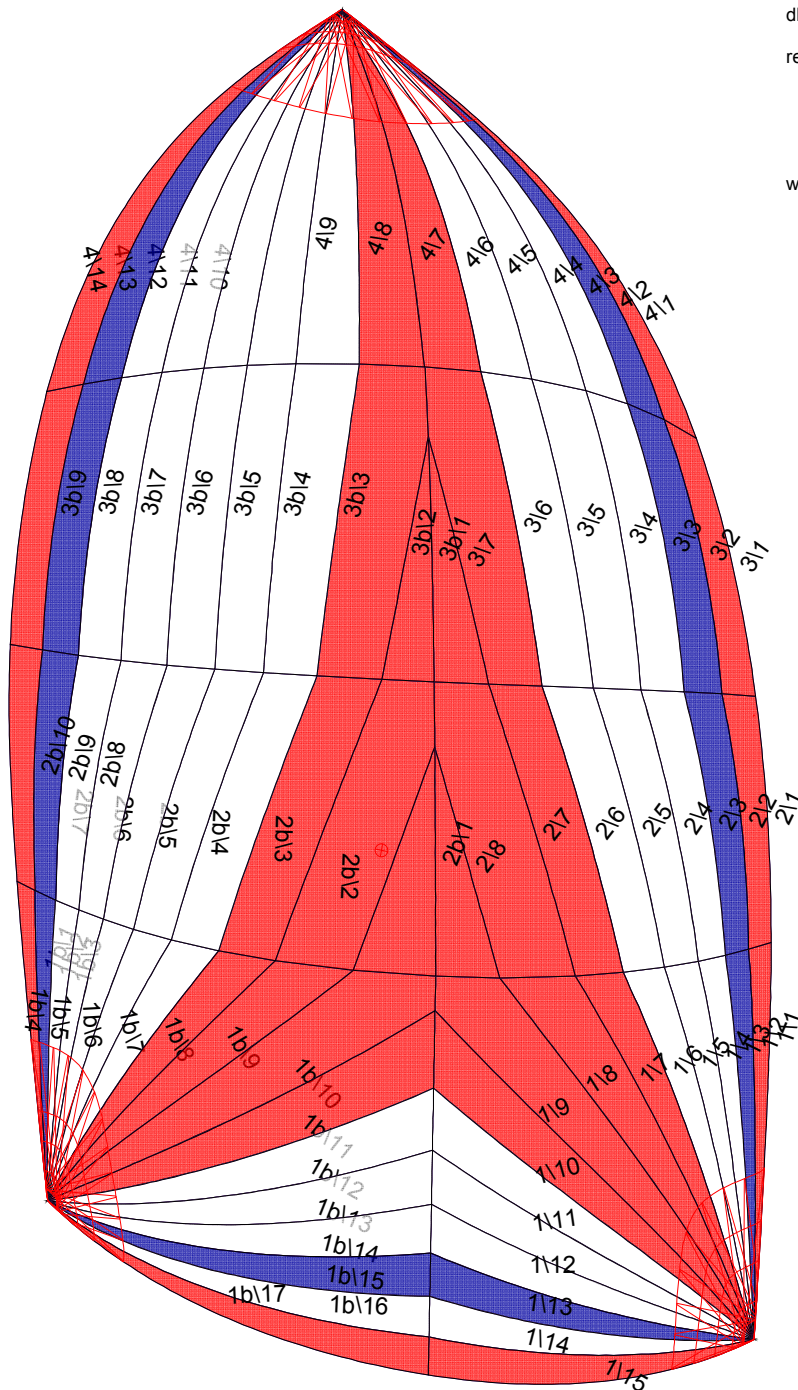

Design Data  
=====

Asymmetric

Measurements

Luff length (SLU):	16.100m	
Leech length (SLE):	14.911m	
Foot length (SFL):	8.900m	
Headboard Width:	0.020m	
Three-quarter width:	5.421m	Closest Pt: 4.549m
Half width (SHW):	8.599m	Closest Pt: 8.172m
Quarter width:	9.302m	Closest Pt: 9.355m
ORC/IRC Area:	111.890m?	
Surface Area:	115.335m?	

Luff Curve

15.500m,	0.000m
11.625m,	0.000m
7.750m,	0.000m
3.875m,	0.000m
0.000m,	0.000m

Fanned Luff (@ 5.00% [0.:Before BSeam

100% (16.019m) :	0.000m	0.000m
83% (13.218m) :	-0.291m	1.878m
70% (11.214m) :	-0.524m	2.419m
60% (9.624m) :	-0.671m	2.605m
51% (8.195m) :	-0.743m	2.551m
43% (6.828m) :	-0.748m	2.339m
34% (5.478m) :	-0.674m	2.026m
26% (4.122m) :	-0.538m	1.620m
17% (2.754m) :	-0.369m	1.125m
9% (1.380m) :	-0.188m	0.569m
0% (0.000m) :	0.000m	0.000m

Edge Excesses			
Sail:	Luff	Leech	Foot
	0.000m	0.000m	0.000m

### Materials

Material	Area (m <sup>2</sup> )	Panels
dk blue	12.32	1\2,1\13,1b\2,1b\15,2\2 2b\9,3\2,3b\8,4\2,4\13
red	46.80	1\1,1\6,1\7,1\8,1\9 1\15,1b\1,1b\8,1b\9,1b\10 1b\11,1b\17,2\1,2\6,2\7 2\8,2b\1,2b\2,2b\3,2b\10 3\1,3\6,3\7,3b\1,3b\2 3b\9,4\1,4\6,4\7,4\14
white	56.44	1\3,1\4,1\5,1\10,1\11 1\12,1\14,1b\3,1b\4,1b\5 1b\6,1b\7,1b\12,1b\13,1b\14 1b\16,2\3,2\4,2\5,2b\4 2b\5,2b\6,2b\7,2b\8,3\3 3\4,3\5,3b\3,3b\4,3b\5 3b\6,3b\7,4\3,4\4,4\5 4\8,4\9,4\10,4\11,4\12