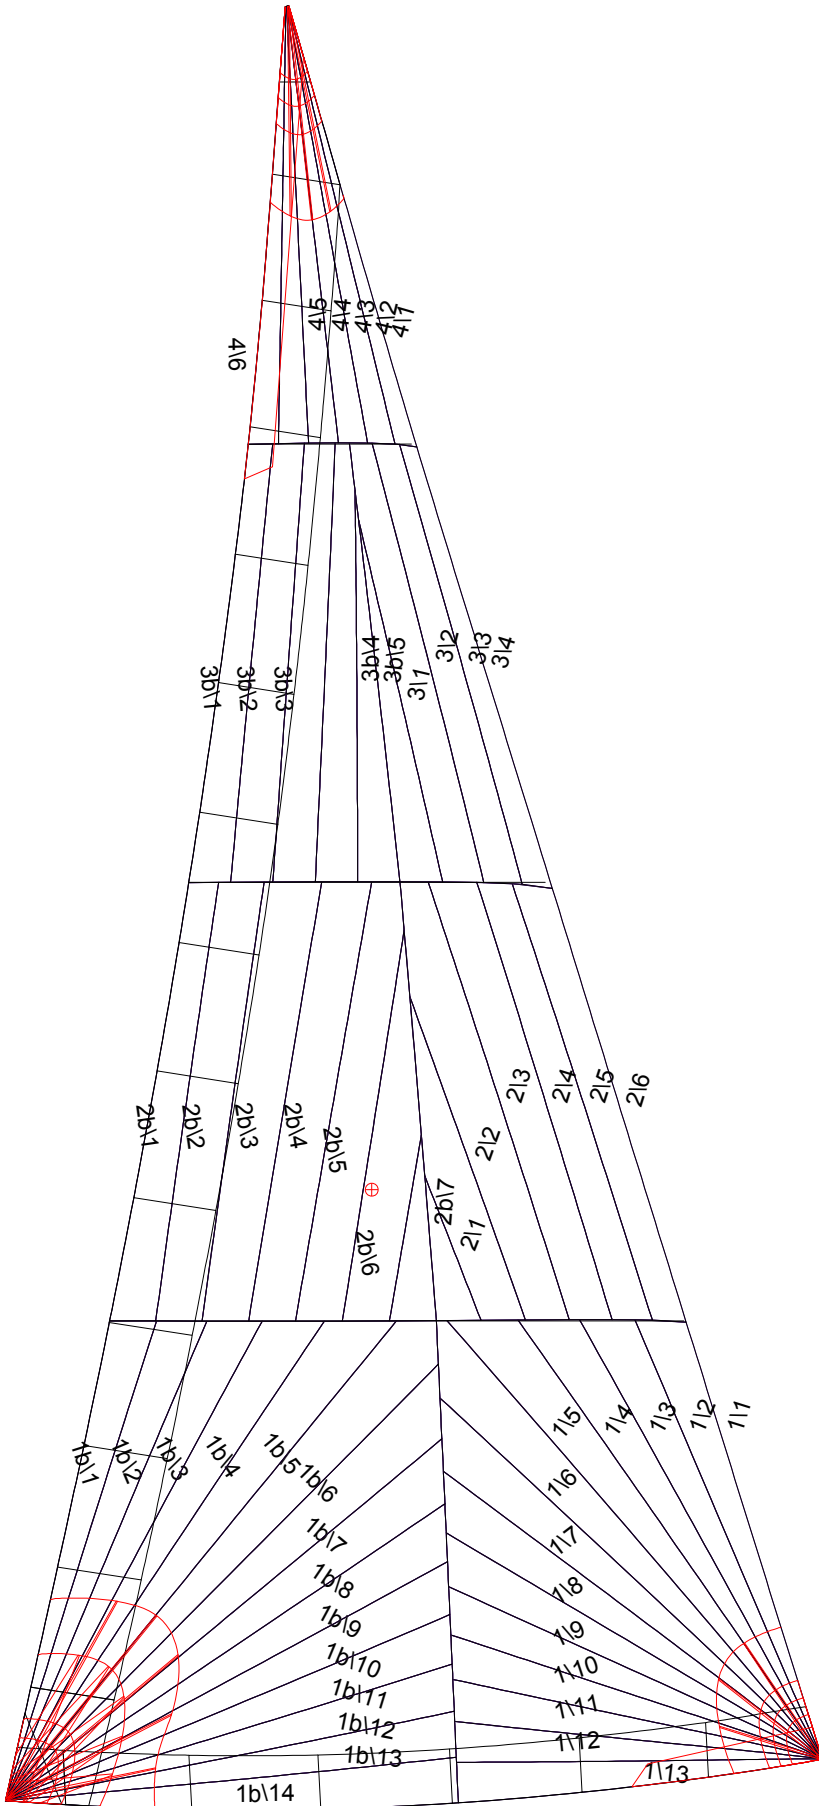

### Measurements

Luff geodesic:	15.470m
Leech geodesic:	15.420m
Foot geodesic:	7.000m
Headboard width:	0.033m
Luff perpendicular (HLP):	6.834m
Upper width (HUW):	0.749m
Three-quarter width (HTW):	1.507m
Half width (HHW):	3.211m
Quarter width (HQW):	5.004m
Foot median:	15.278m
ORC Headsail Area:	51.020m?
IRC Headsail Area:	50.878m?
Surface Area:	51.339m?

### Luff Curve

15.468m,	0.000m
14.183m,	0.039m
12.761m,	0.071m
11.510m,	0.088m
10.055m,	0.094m
7.698m,	0.083m
5.027m,	0.056m
2.615m,	0.028m
0.000m,	0.000m

## Seam Allowances

	Split	Radial	Cross
Zone: 1/a	0.035m	0.020m	0.045m
Zone: 1/b	0.035m	0.020m	0.045m
Zone: 2/a	0.035m	0.020m	0.045m
Zone: 2/b	0.035m	0.020m	0.045m
Zone: 3/a	0.035m	0.020m	0.045m
Zone: 3/b	0.035m	0.020m	0.045m
Zone: 4	0.035m	0.020m	0.045m
Cover 1	0.025m	0.025m	0.025m
Cover 2	0.000m	0.000m	0.000m
Cover 3	0.000m	0.000m	0.000m
Cover 4	0.025m	0.025m	0.025m

## Materials

Material	Area (m <sup>2</sup> )	Panels
Material 1	51.45	1\1, 1\2, 1\3, 1\4, 1\5 1\6, 1\7, 1\8, 1\9, 1\10 1\11, 1\12, 1\13, 1b\1, 1b\2 1b\3, 1b\4, 1b\5, 1b\6, 1b\7 1b\8, 1b\9, 1b\10, 1b\11, 1b\12 1b\13, 1b\14, 2b\2, 2b\5, 2b\4 2\3, 2\2, 2\1, 2b\7, 2b\6 2b\5, 2b\4, 2b\3, 2b\2, 2b\1 3\4, 3\3, 3\2, 3\1, 3b\5 3b\4, 3b\3, 3b\2, 3b\1, 4\1 4\2, 4\3, 4\4, 4\5, 4\6