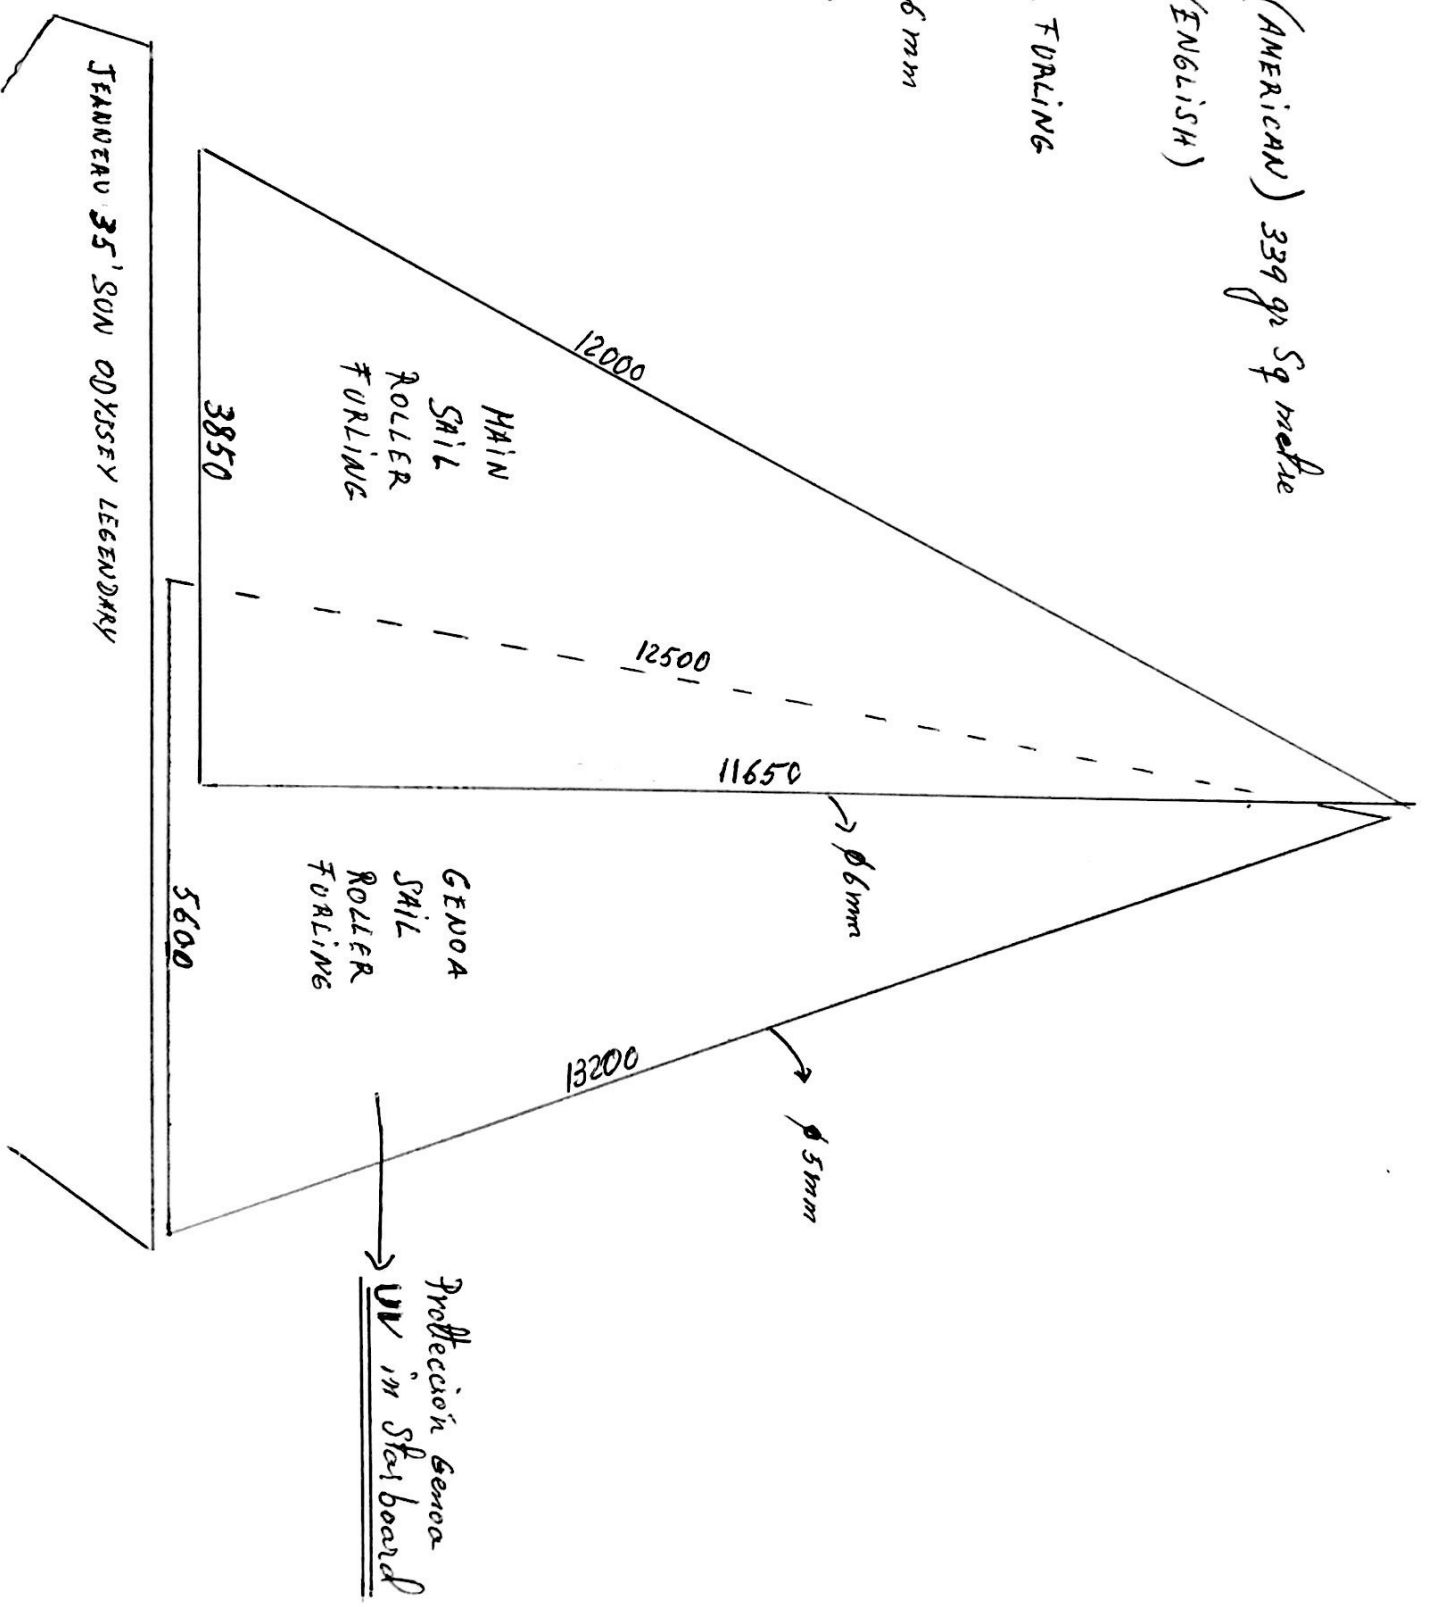

GRAMMAGE 802 (AMERICAN) 339 gr sq metre
"10"ozs (ENGLISH)

MAIN SAIL } ROLLER FURLING
GENOA SAIL }
MAIN SAIL insertion 6mm
Genoa insertion 5mm

SCALE mm

I = 13280
J = 4050
P = 11700
E = 3850